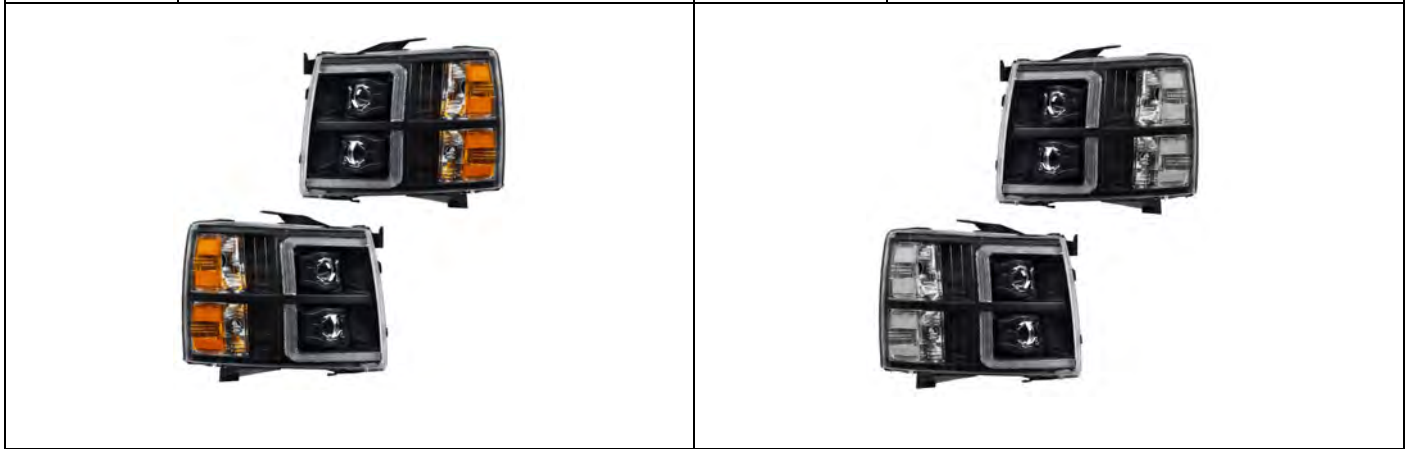

SKU	02HLA4537DBK	SKU	02HLA4537DBW
Application	Silverado 2007-2014 Projector Headlight Clear Lens Black Housing Amber Reflector	Application	Silverado 2007-2014 Projector Headlight Clear Lens Black Housing Clear Reflector
	LED DRL Style		LED DRL Style

All trademarks and vehicle models (including their names and pictures) mentioned in this catalogue are for reference only. Our production is not original replacement parts but interchangeable against original parts.